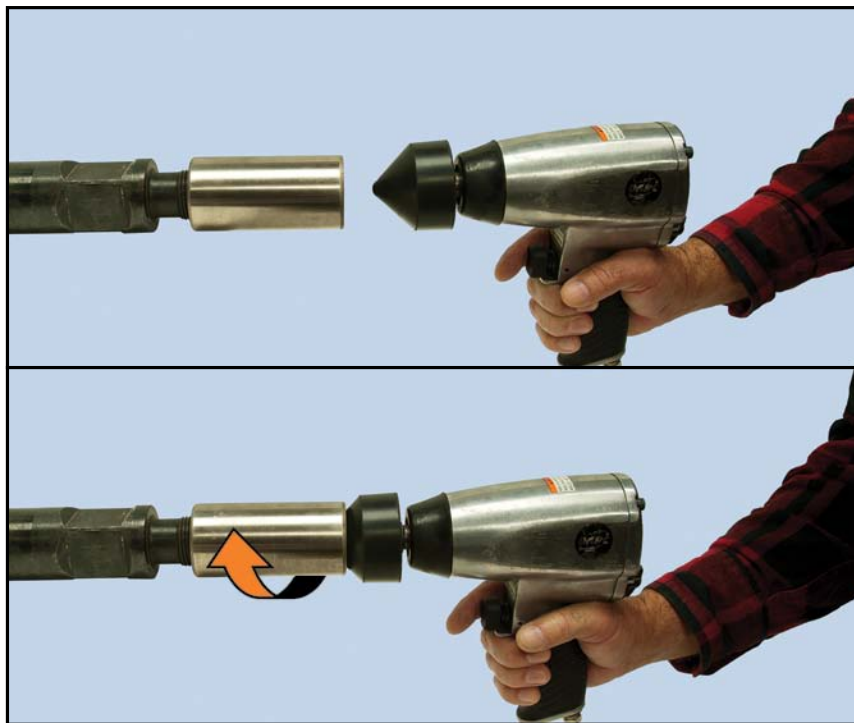

## PETOL™ SUCKEROD COUPLING SPINNER

The PETOL™ SUCKEROD COUPLING SPINNER provides a quick method for threading on sucker rod couplings up to hand tight. Made of neoprene, one size fits all.

1/2" drive

Catalog No.  
QS1S

Overall Dimensions  
2-3/8" O.D. x 2-1/4"

Weight  
6-1/2 ozs.

See product video available for viewing at  
[www.gearench.com/products/coupling-spinner.asp](http://www.gearench.com/products/coupling-spinner.asp)